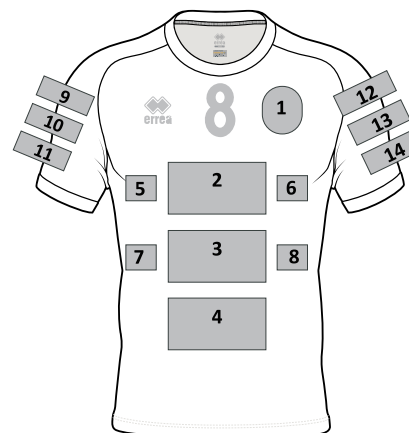

FRONT

- 1 BADGE (h x w cm)
- NUMBER (cm h)
- 2 LOGO (h x w cm)
- 3 LOGO (h x w cm)
- 4 LOGO (h x w cm)
- 5 LOGO (h x w cm)
- 6 LOGO (h x w cm)
- 7 LOGO (h x w cm)
- 8 LOGO (h x w cm)

RIGHT SLEEVE

1. 9 LOGO (h x w cm)
   - 10 LOGO (h x w cm)
   - 11 LOGO (h x w cm)
2. LEFT SLEEVE
3. 12 LOGO (h x w cm)
   - 13 LOGO (h x w cm)
   - 14 LOGO (h x w cm)

BACK

- NAME cm h
- NUMBER cm h
- 15 LOGO (h x w cm)
- 16 LOGO (h x w cm)
- 17 LOGO (h x w cm)
- 18 LOGO (h x w cm)