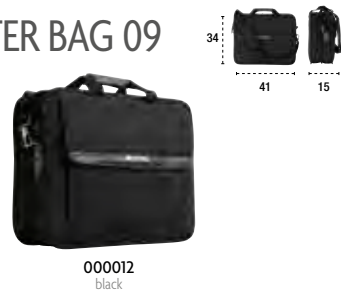

COMPUTER BAG 09

2026

T0378

14 LT

600D POLYESTER PVC

000012
black