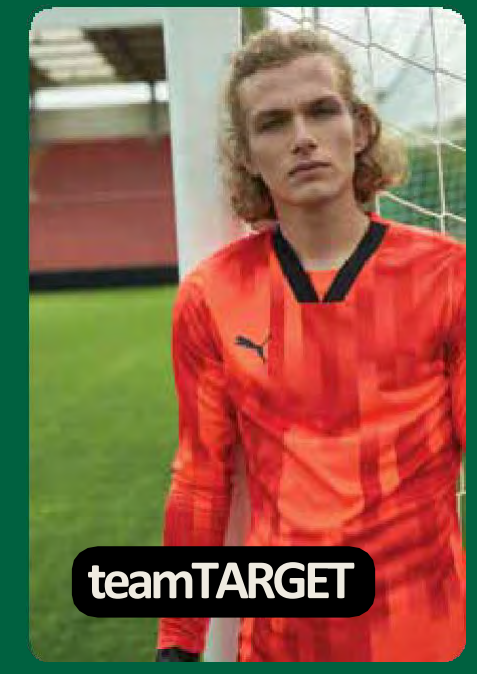

teamTARGET