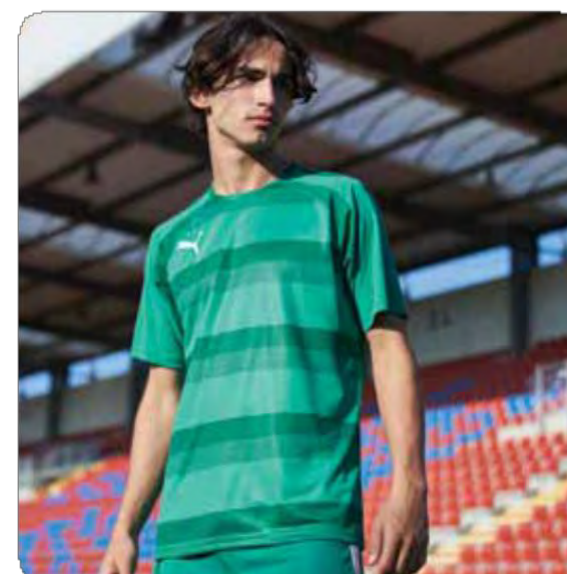

21

22

703438 teamLIGA Socks

Regular Fit · 85% Polyester
11% Polypropylene, 4% Elastane

Contrast colour welt, Knitted mesh for breathability, Cotton heel and toes, Ankle brace for stability, Knitted PUMA Cat Logo, Anatomically knitted footbed for left & right foot