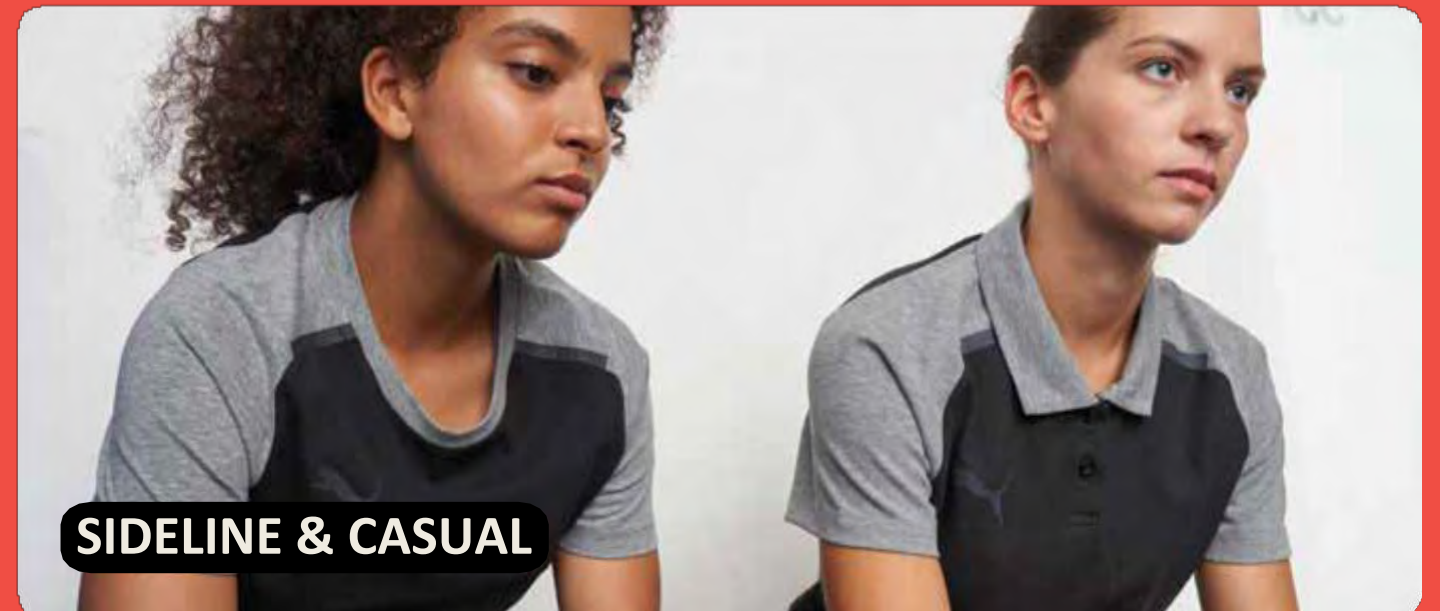

SIDELINE & CASUAL