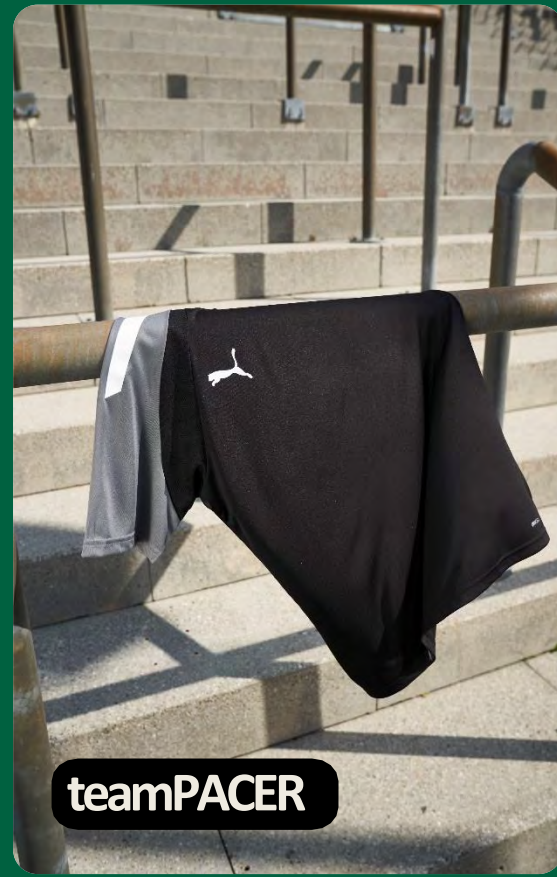

MATCHWEAR OVERVIEW

teamPACER