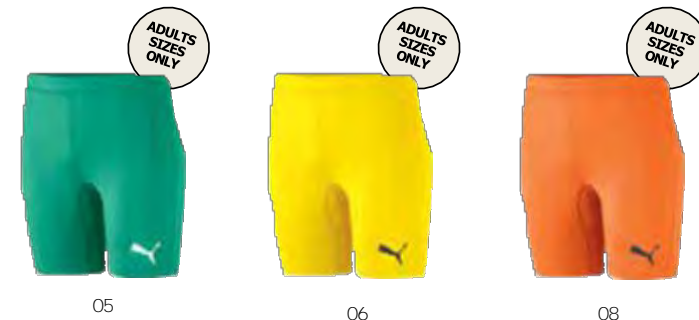

Slim Fit · dryCell
89% Polyester, 11% Spandex
Long Sleeves, Crew Neck, Longlasting elasticity, PUMA Cat Logo at centre chest
655920 XS-XXL £ 28.00*
655921 5/6yr-15/16yr £ 22.00*

1. PUMA Red
2. Electric Blue Lemonade
3. PUMA Black
4. PUMA White
5. Pepper Green
6. Cyber Yellow
8. Golden Poppy
9. Cordovan
9. 10 Prism Violet
10. 20 Peacoat
11. 31 Fluo Pink
12. 33 Fluo Yellow
13. 56 Neon Citrus
14. 57 Grape Wine
15. 58 Fizzy Lime
16. 59 Yellow Alert

2025

05 06 08

655925 teamLIGA Baselayer Long Tight
655945 teamLIGA Baselayer Long Tight Jr

Slim Fit · dryCell
88% Polyester, 12% Elastane
Longlasting elasticity, PUMA Cat Logo at left leg
655925 XS-3XL £ 35.00*
655945 5/6yr-15/16yr £ 25.00*
03 PUMA Black

2025

655924 teamLIGA Baselayer Short Tight
655937 teamLIGA Baselayer Short Tight Jr

Slim Fit · dryCell
88% Polyester, 12% Elastane
Longlasting elasticity, PUMA Cat Logo at left leg
655924 XS-XXL £ 28.00*
655937 5/6yr-15/16yr £ 22.00*

1. PUMA Red
2. Electric Blue Lemonade
3. PUMA Black
4. PUMA White
5. Pepper Green
6. Cyber Yellow
8. Golden Poppy
9. Cordovan
9. 10 Prism Violet
10. 20 Peacoat
11. 31 Fluo Pink
12. 33 Fluo Yellow
13. 56 Neon Citrus
14. 57 Grape Wine
15. 58 Fizzy Lime
16. 59 Yellow Alert

2025