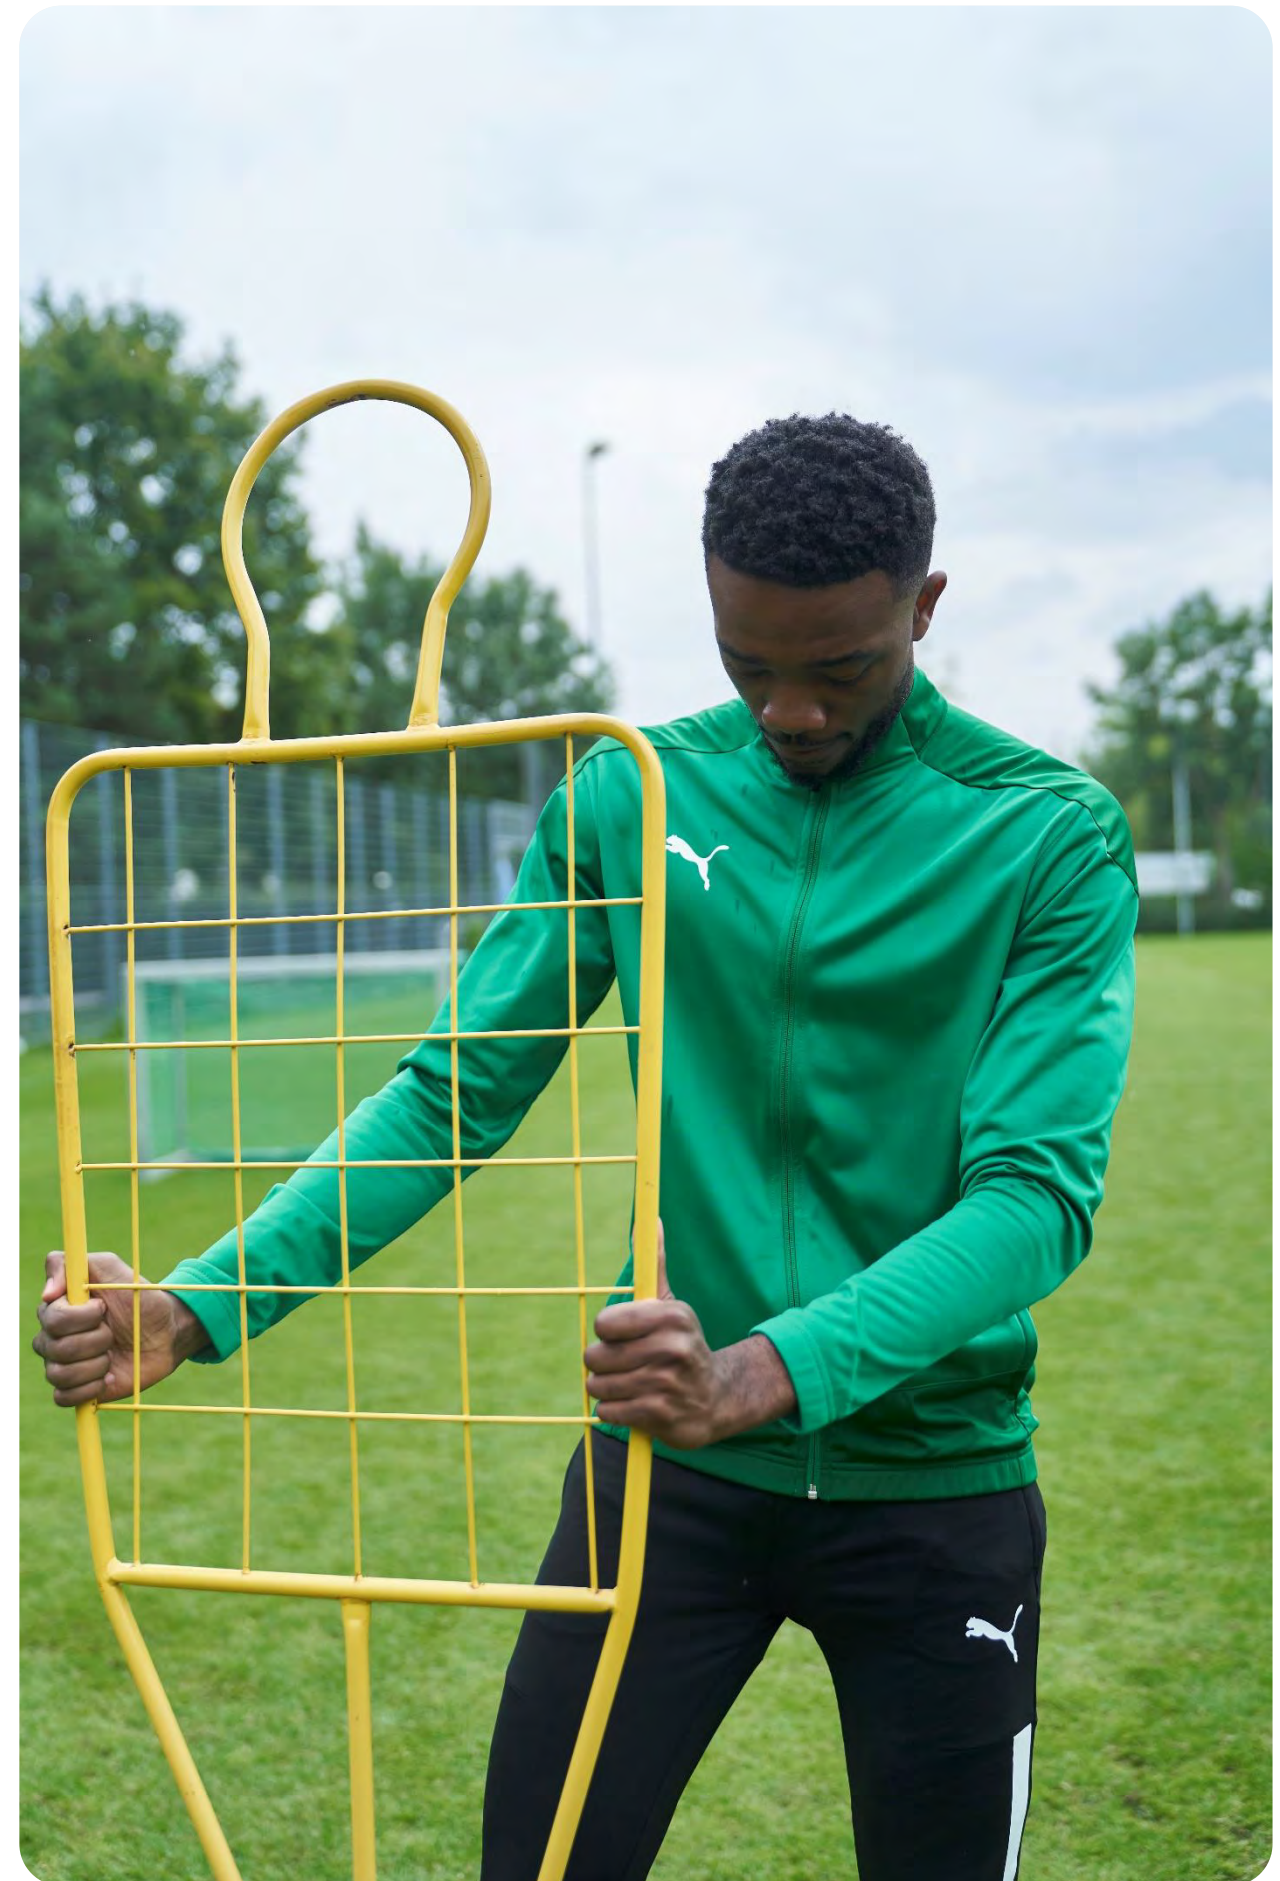

656577 teamGOAL Sideline Polo

Slim Fit · Main Material: 100% Polyester

Polo collar, Short sleeves, PUMA Cat Logo at chest

656577 XS-3XL £ 24.00*

1. PUMA Red-Chili Pepper
2. Electric Blue Lemonade-Team Power Blue
3. PUMA Black-Asphalt
4. PUMA White-Gray Violet
5. Pepper Green-Power Green
6. Peacoat-PUMA New Navy
7. Cyber Yellow-Spectra Yellow

2023